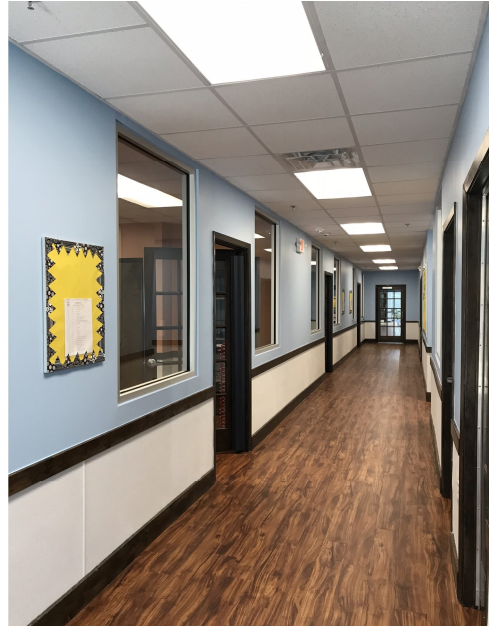

LOBBY

ALL BLUE IN THE LOBBY ARE 'LB'

ROOM 20 / 21

ROOM 20/21

ROOM 20/21

ROOM 20/21

CORRIDOR LEADING TO LUCH ROOM

CORRIDOR WITH DRINKING FOUNTAIN